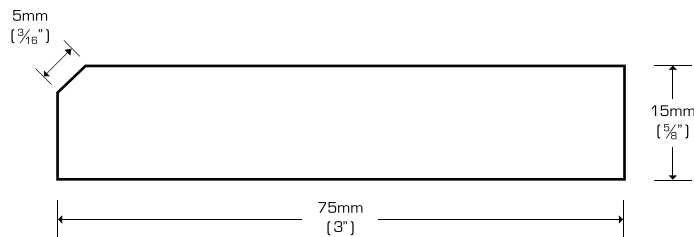

Durapalm Accessories

Base Shoe

Baseboard

Reducer