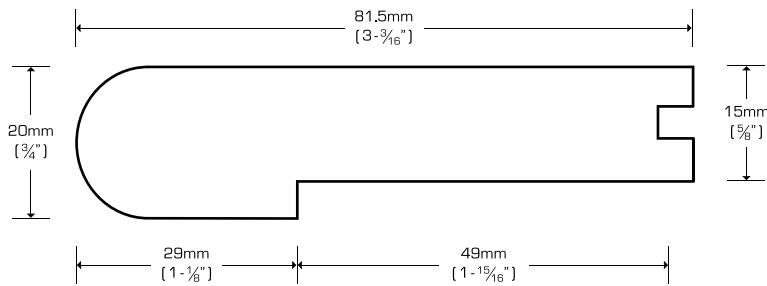

Durapalm Accessories

Stair Nosing