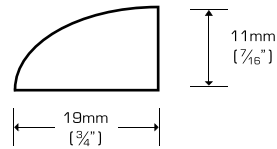

Durapalm Accessories

Base Shoe