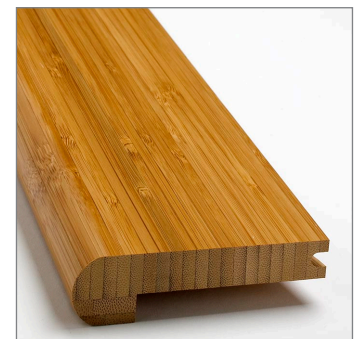

Stair Nosing