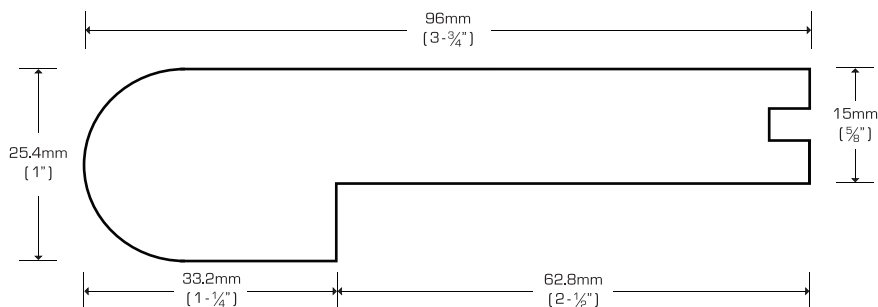

Threshold (Overlap)

TH-V5886PA	Prefinished, Amber Edge Grain	$\frac{5}{8}$ " x 2" x 72"	
TH-V5886PN	Prefinished, Natural Edge Grain	$\frac{5}{8}$ " x 2" x 72"	
TH-5886PA	Prefinished, Amber Flat Grain	$\frac{5}{8}$ " x 2" x 72"	
TH-5886PN	Prefinished, Natural Flat Grain	$\frac{5}{8}$ " x 2" x 72"	

T-Molding

TM-V5886PA	Prefinished, Amber Edge Grain	$\frac{5}{8}$ " x 2" x 72"	
TM-V5886PN	Prefinished, Natural Edge Grain	$\frac{5}{8}$ " x 2" x 72"	
TM-5886PA	Prefinished, Amber Flat Grain	$\frac{5}{8}$ " x 2" x 72"	
TM-5886PN	Prefinished, Natural Flat Grain	$\frac{5}{8}$ " x 2" x 72"	

Base Shoe

Baseboard

Reducer

Stair Nosing

Stair Step

Threshold (Standard)

Threshold (Overlap)

T-Molding